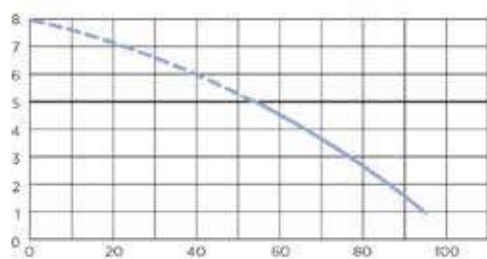

## CURVE

Discharge height (m)

Flow rate (l/min)