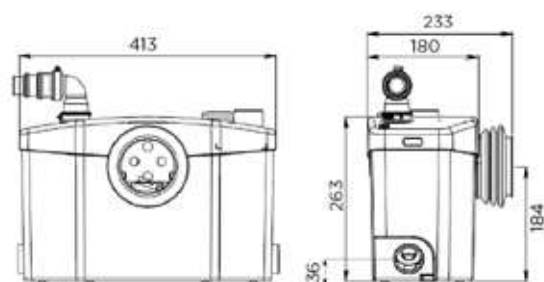

## CONNECTIONS

← Discharge diameter ext. : 22/28/32 mm

→ External inlet diameter : 40, 100 mm

Single blade cutter

## TECHNICAL FEATURES

|                              |                      |
|------------------------------|----------------------|
| Number of entries            | 4                    |
| External inlet diameter      | 40, 100 mm           |
| Discharge diameter ext.      | 22/28/32 mm          |
| Min. shower tray height      | 13 cm                |
| Max. incoming temperature    | 35 °C                |
| Voltage - Frequency          | 220-240 V - 50-60 Hz |
| Motor power                  | 400 W                |
| IP Rating                    | IP44                 |
| Electrical class             | I                    |
| Identification and logistics |                      |
| Gross weight                 | 7 kg                 |
| Factory code                 | SRSTD                |

## DIMENSIONS

Dimensions (mm)